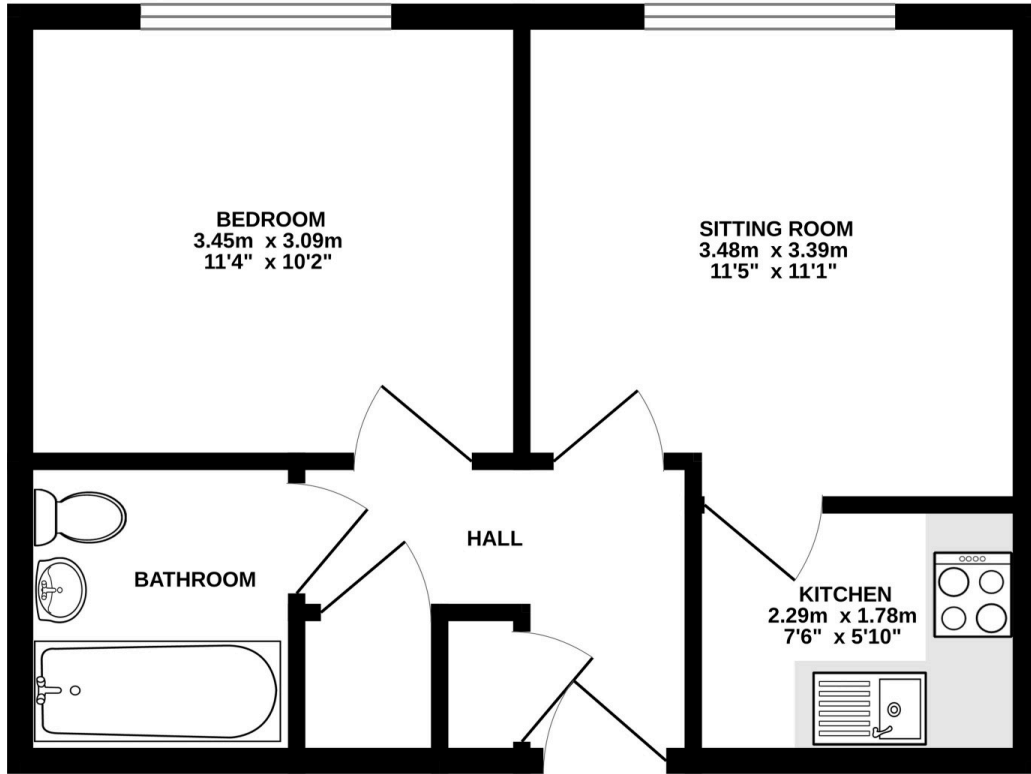

GROUND FLOOR

36.6 sq.m. (394 sq.ft.) approx.

73 MARTINGALE CHASE NEWBURY RG14 2ER

TOTAL FLOOR AREA : 36.6 sq.m. (394 sq.ft.) approx.