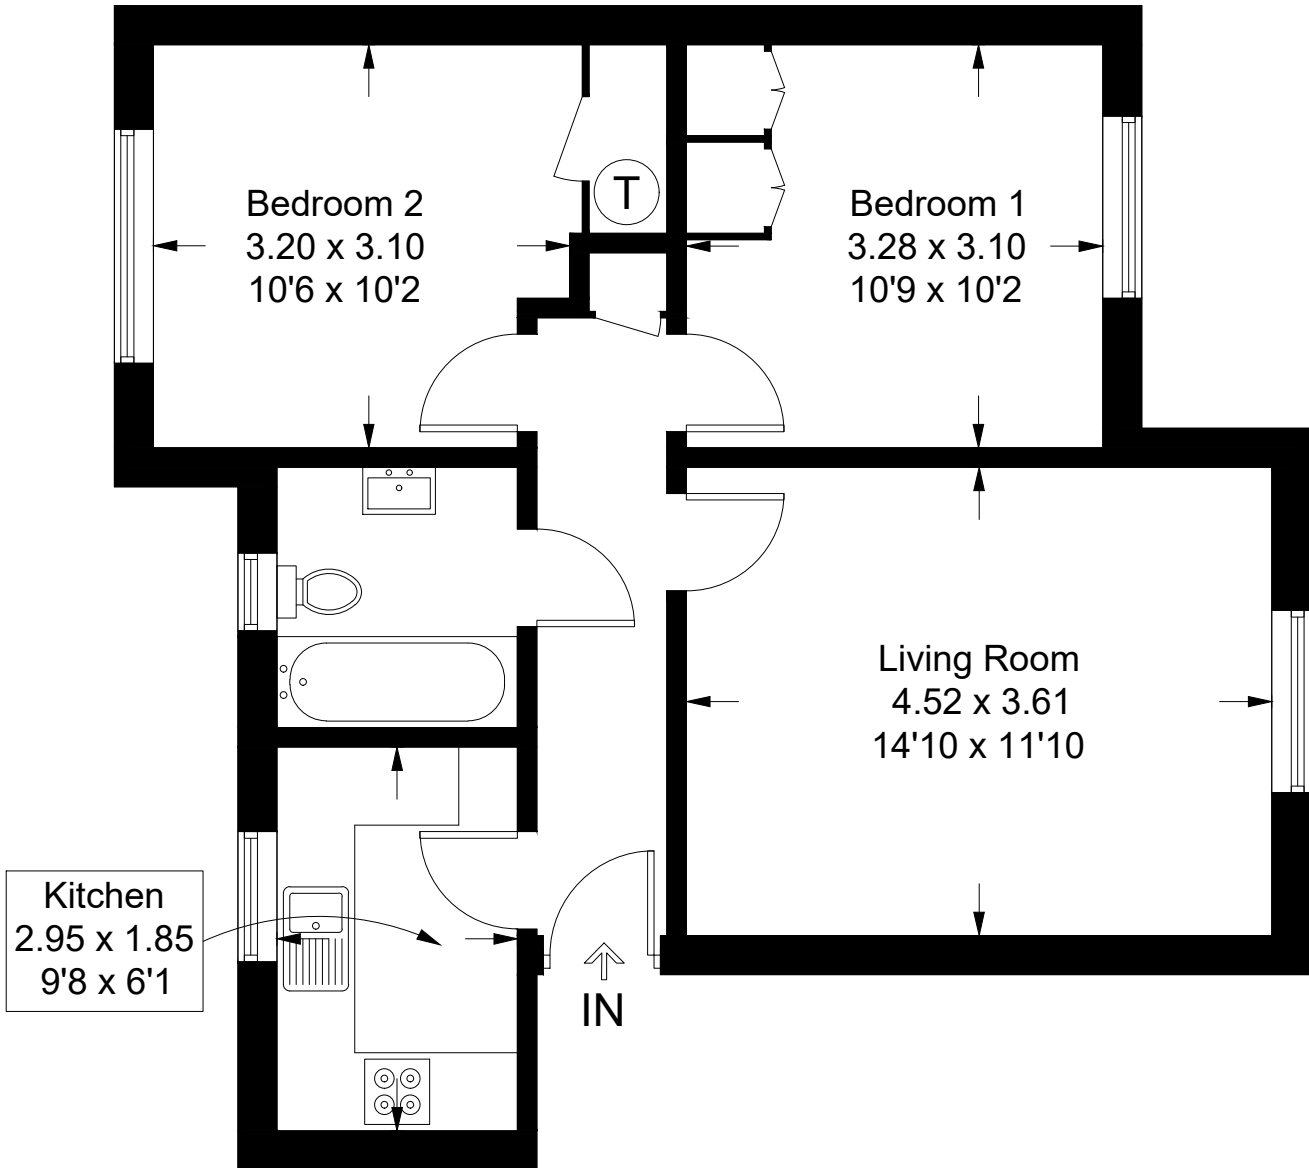

# 163 Urquhart Road

Approximate Gross Internal Area = 54.0 sq m / 581 sq ft

## First Floor

Illustration for identification purposes only, measurements are approximate, not to scale. floorplansUsketch.com © (ID809074)