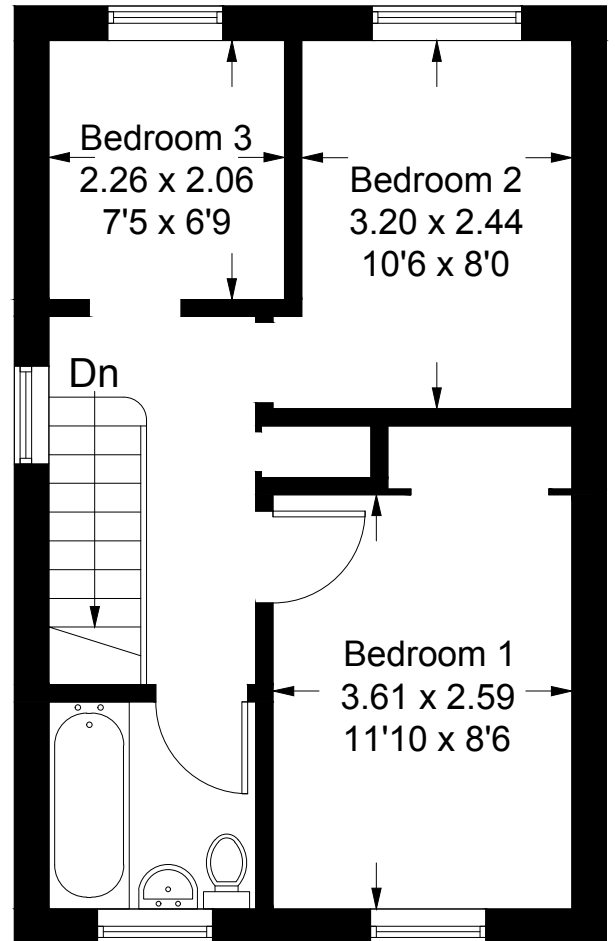

# 21 Wilfred Way

Approximate Gross Internal Area = 69 sq m / 743 sq ft

## Ground Floor

## First Floor