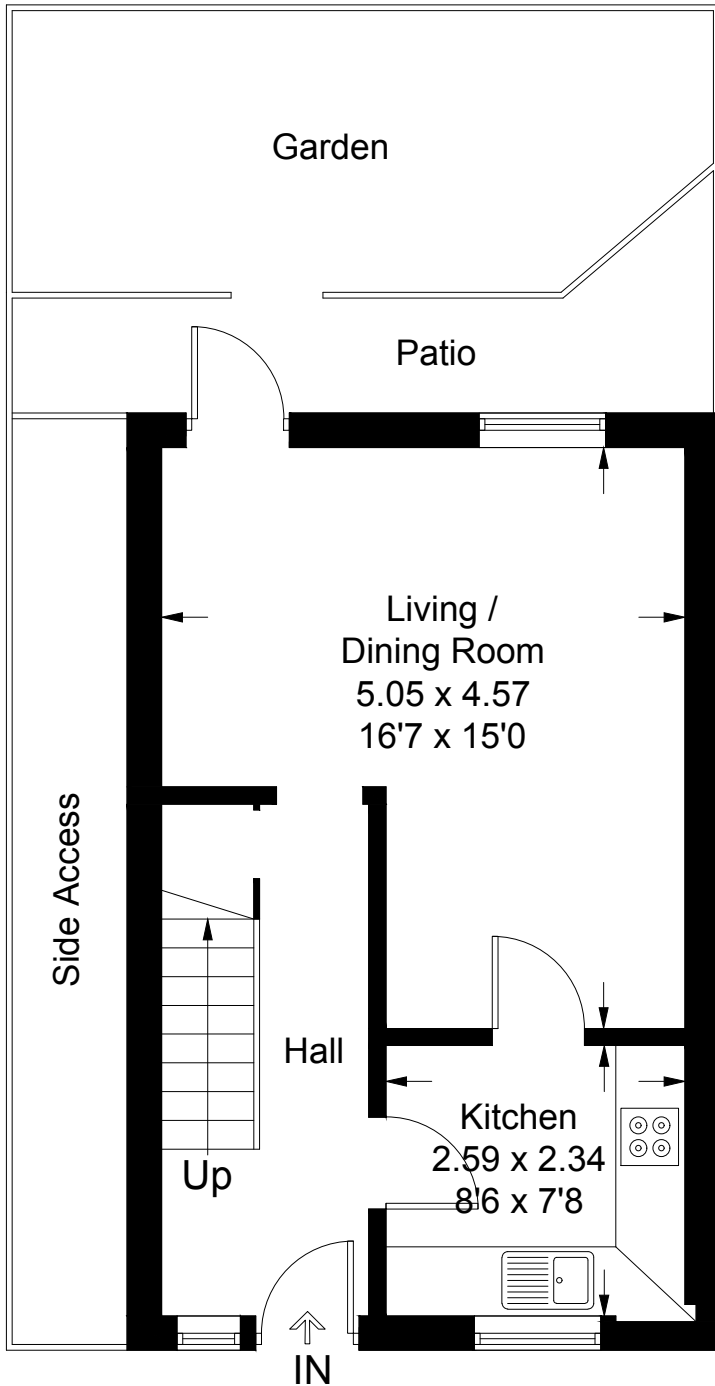

# 21 Wilfred Way

Approximate Gross Internal Area = 69 sq m / 743 sq ft

## Ground Floor

## First Floor